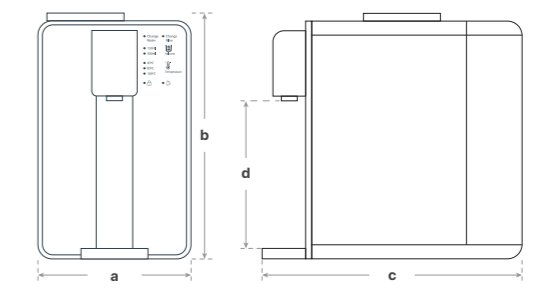

No special tap needed
A countertop unit that includes everything you need.

Portable
Ideal for secondary homes, caravans, etc.

- Technical Data**
- 75 GPD
 - Voltage / Frequency: 230/240V | 50/60Hz
 - Water inlet tank: 4 L
 - Purified water tank: 1 L
 - Natural water production: 0,2 L/min
 - Hot water production: 0,4 L/min
 - Ambient temperature: 4 °C ~ 40 °C
 - Dimensions (mm): a. 215 b. 347 c. 351 d. 210
 - Weight: 8 kg