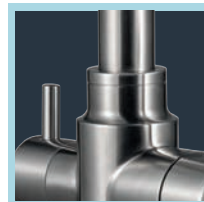

Paris^{matte} Faucet —

The Paris Matte Faucet is the perfect choice for home kitchens that combine style and practicality. Its **3-way** faucet, with independent controls, offers treated and mains water, both natural and hot, with an elegant matte design, efficiency, and water savings.

- 2 independent controls (treated/mains)
- Two outlet diffusers
- Made of stainless steel
- Matte finish
- Water-saving aerator
- Dimensions (width x height): 300 x 345 mm

Ref. **RO5066**